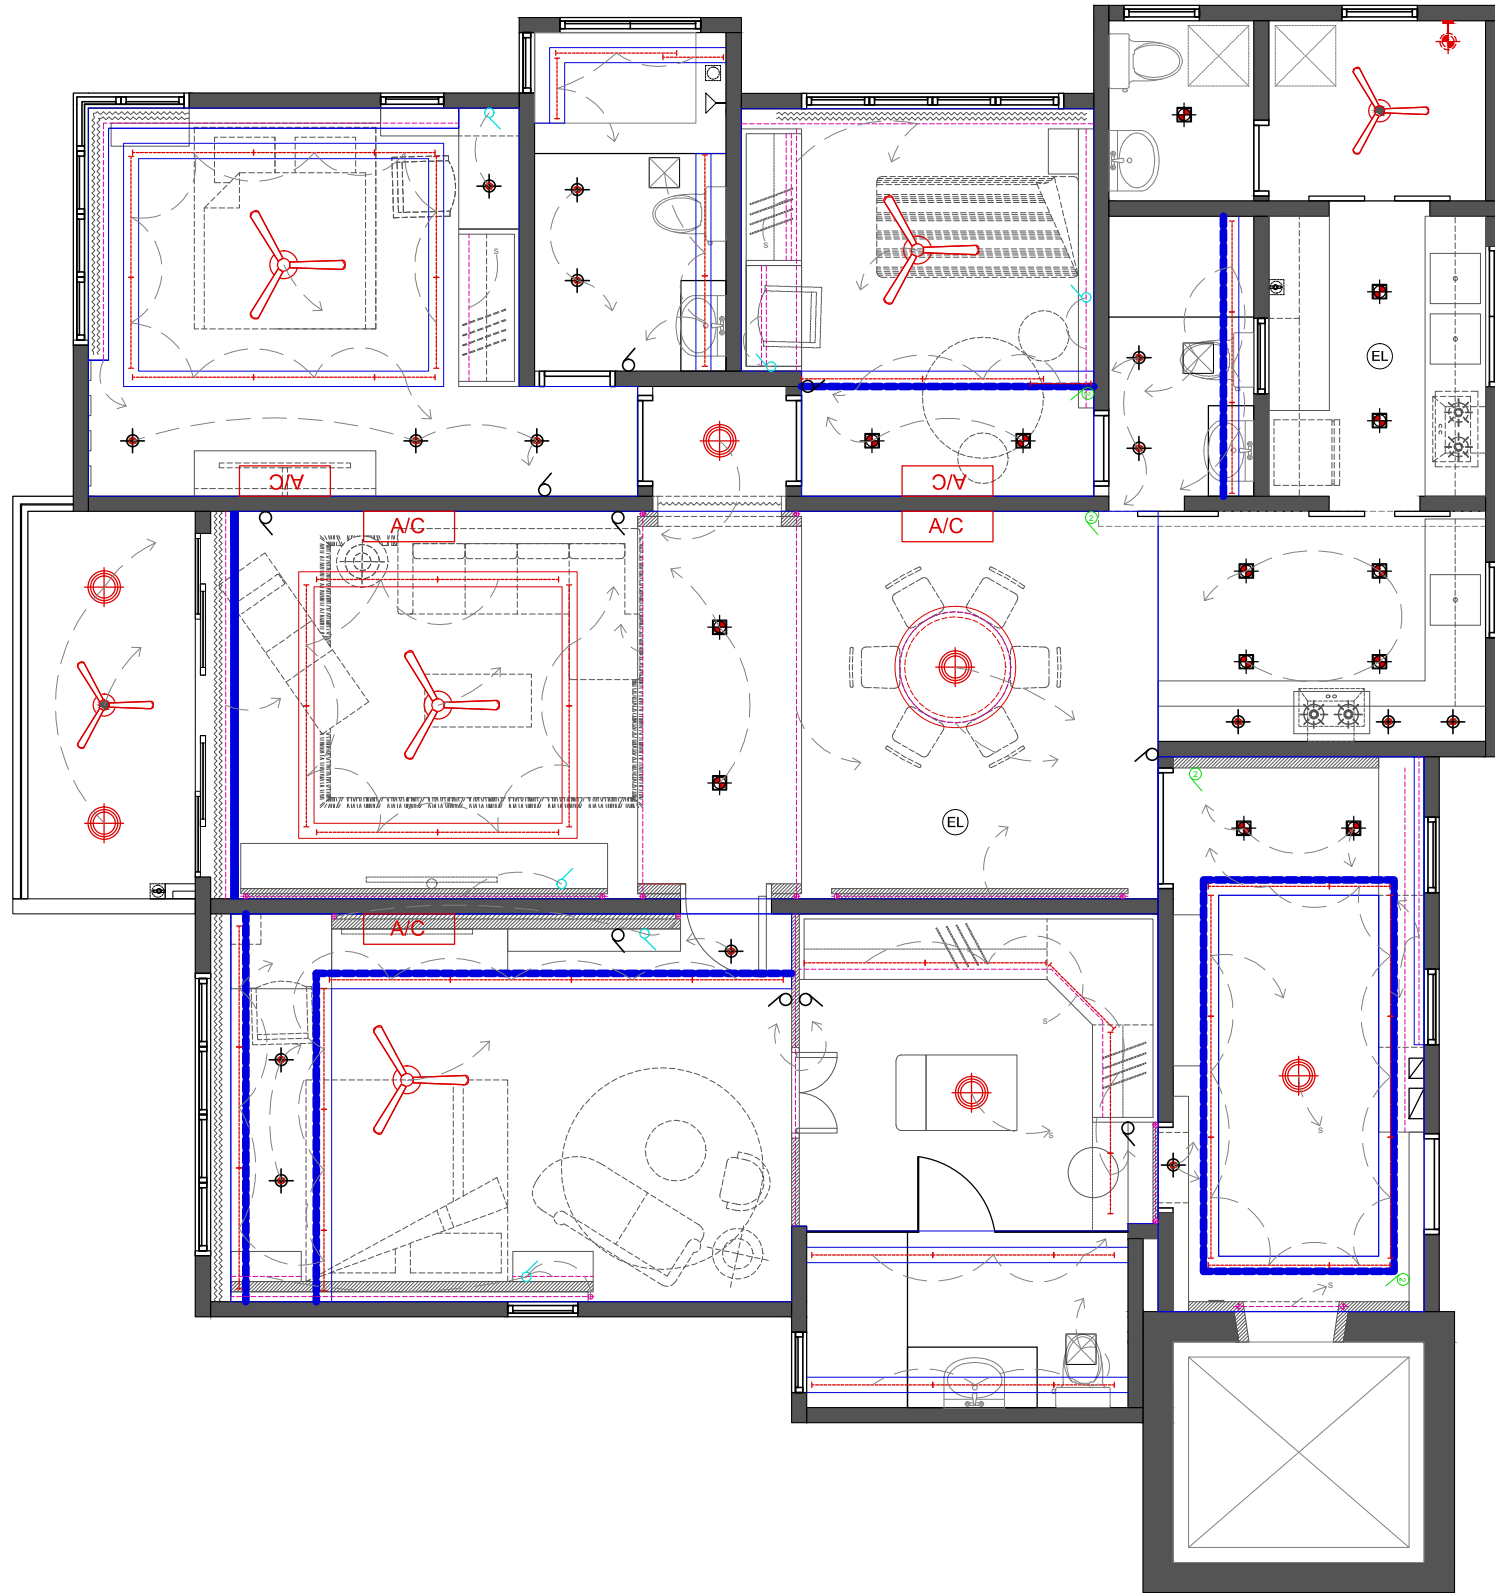

LIGHTING LEGEND

SYMBOL	DESCRIPTION	QTY	SYMBOL	DESCRIPTION	QTY	SYMBOL	DESCRIPTION
	selected 6" recessed ceiling mounted PLC downlight (square)	13		selected designer pendent light	6		existing aircon provided by developer
	selected 3" recessed LED eye ball	11		selected 4ft 3 fin designer fan	4		switch point location
	selected 1200mm (L) LED T5 light tube (WARM WHITE)	44		selected 3ft 3 fin designer baby fan	2		2 way switch point location
	selected 900mm (L) LED T5 light tube (WARM WHITE)	8		new emergency light (down light type)	2		sensor light ( cabinet door / movement )
	selected 300mm (L) LED T5 light tube (WARM WHITE)	10		selected wall light	1		
	selected LED strip ( 5m x3units , 10m x10units )	13		new 300x300mm exhaust fan	3		

\* transformer 10m x 9 units , 5 m x 11 units

4 LIGHTING PLAN  
Scale 1 : 75

<p>(1213426-P) Remodons Design Sdn Bhd A-G-13A &amp; A-1-13A, Eve Suite Ara Damansara, No.1A, Jalan 1A/ 41, Ara Damansara, 47301 Petaling Jaya, Selangor Darul Ehsan. Tel: 03 - 7610 3855 / 019 - 653 9314 Fax: 03 - 7610 3866 E-mail: enquiry@re-mo-dons-design.com.my Website : www.re-mo-dons-design.com.my</p>	DRAWING TITLE : LIGHTING PLAN	CLIENT : MR LAU	DRAWING NO : LP/WD.104			
		PROJECT : ANJALI NORTH KIARA @ D-21-02	SCALE : AS SHOWN	DATE : 08.06.2018	DRAWN BY : REMONCES	DRAWING STATUS : PRELIMINARY
			JOB NO :	REVISION :	CHECKED :	SHEET NO :