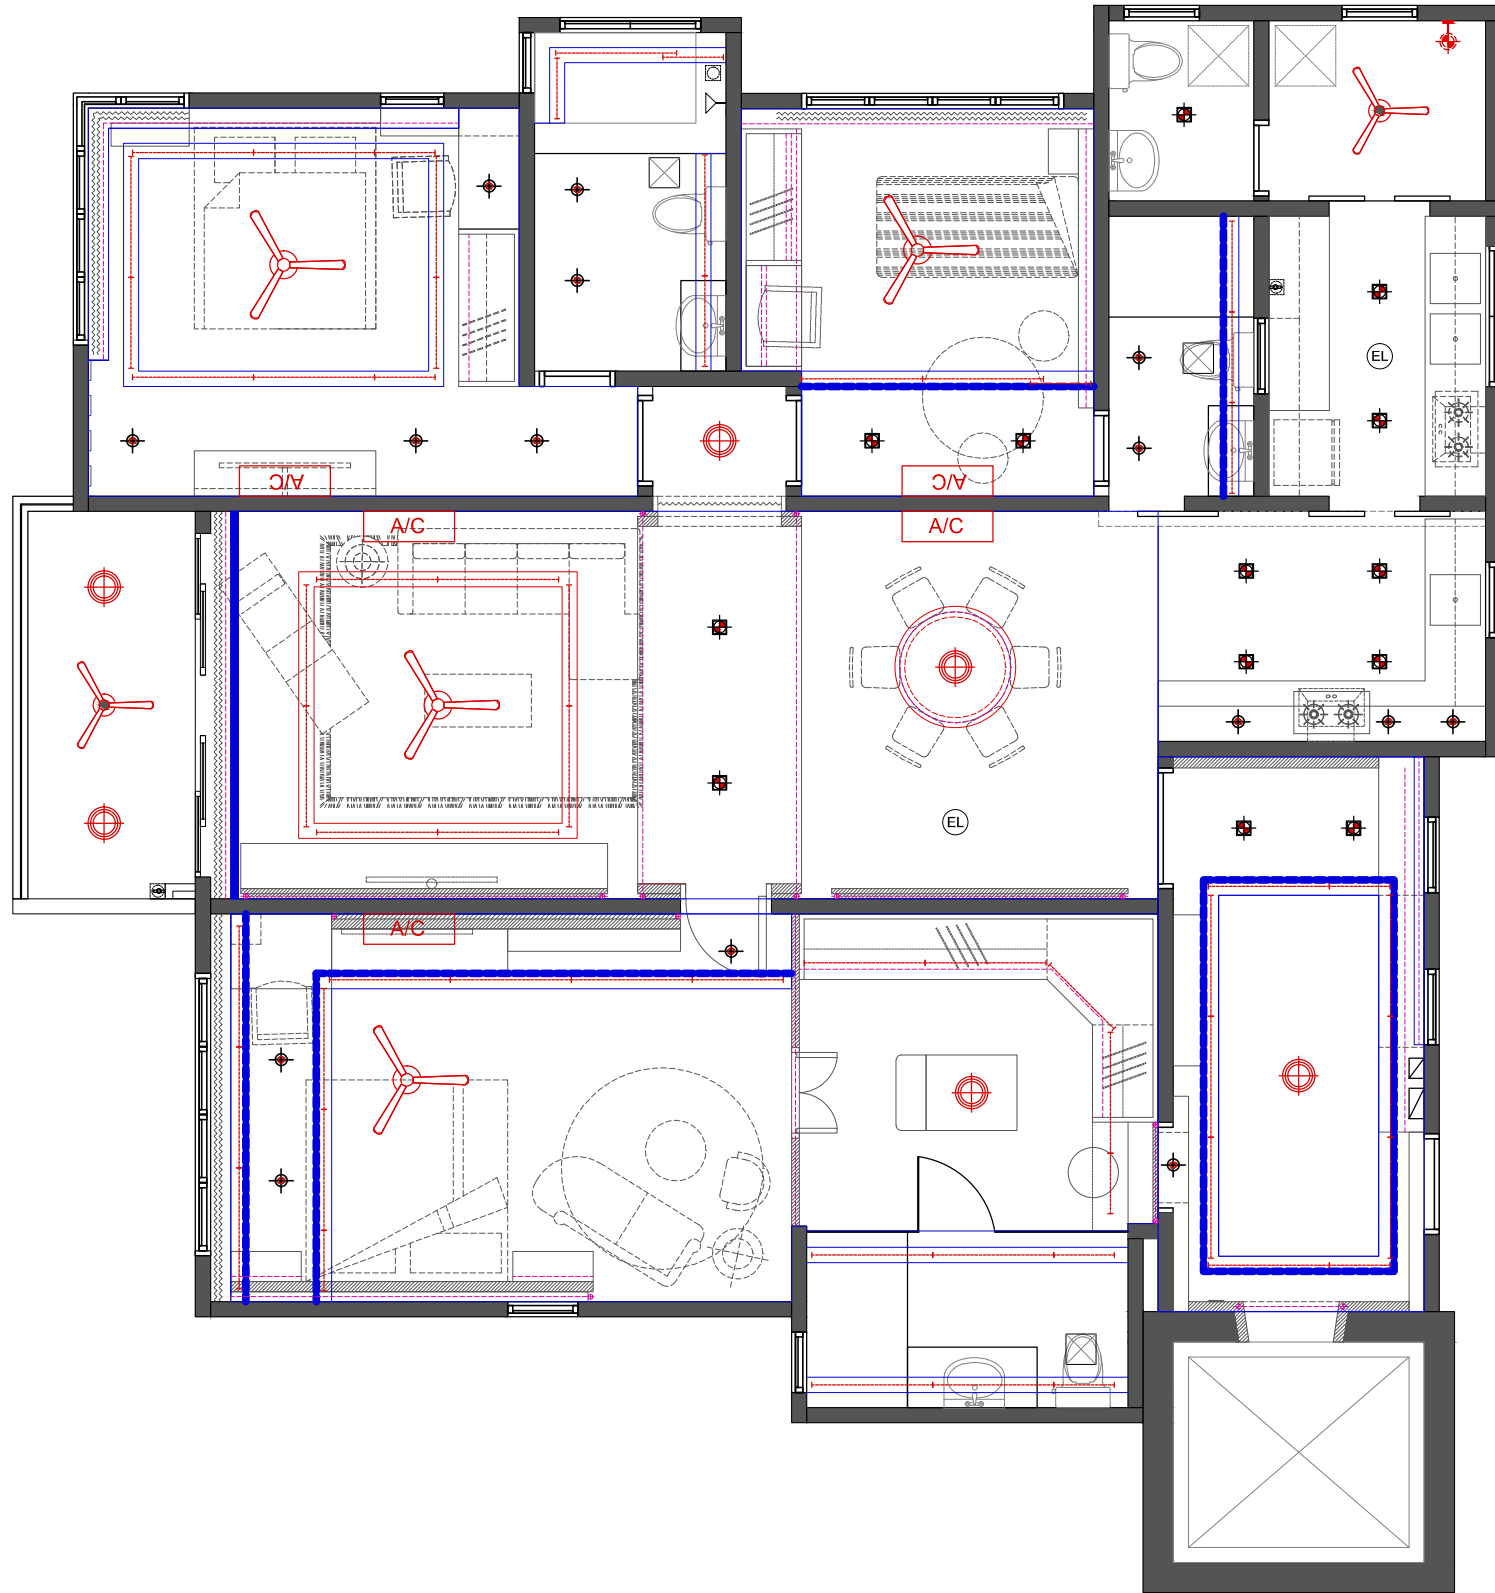

LIGHTING LEGEND

SYMBOL	DESCRIPTION	QTY	SYMBOL	DESCRIPTION	QTY	SYMBOL	DESCRIPTION
	selected 6" recessed ceiling mounted PLC downlight (square)	13		selected designer pendent light	6		existing aircon provided by developer
	selected 3" recessed LED eye ball	11		selected 4ft 3 fin designer fan	4		
	selected 1200mm (L) LED T5 light tube (WARM WHITE)	44		selected 3ft 3 fin designer baby fan	2		
	selected 900mm (L) LED T5 light tube (WARM WHITE)	8		new emergency light (down light type)	2		
	selected 300mm (L) LED T5 light tube (WARM WHITE)	10		selected wall light	1		
	selected LED strip (5m x3units , 10m x10units)	13		new 300x300mm exhaust fan	3		

* transformer 10m x 9 units , 5 m x 11 units

3 REFLECTED CEILING PLAN
Scale 1 : 75

<p>(1213426-P) Remodons Design Sdn Bhd A-G-13A & A-1-13A, Eve Suite Ara Damansara, No.1A, Jalan 1A/ 41, Ara Damansara, 47301 Petaling Jaya, Selangor Darul Ehsan. Tel: 03 - 7610 3855 / 019 - 653 9314 Fax: 03 - 7610 3866 E-mail: enquiry@re-mo-dons-design.com.my Website : www.re-mo-dons-design.com.my</p>	DRAWING TITLE :	CLIENT :	DRAWING NO :	
	REFLECTED CEILING PLAN	MR LAU	RCP/WD.103	
	PROJECT :	SCALE :	DATE :	DRAWN BY :
	ANJALI NORTH KIARA @ D-21-02	AS SHOWN	08.06.2018	REMONCES
		JOB NO :	REVISION :	CHECKED :
				DRAWING STATUS :
				PRELIMINARY
				SHEET NO :
				-