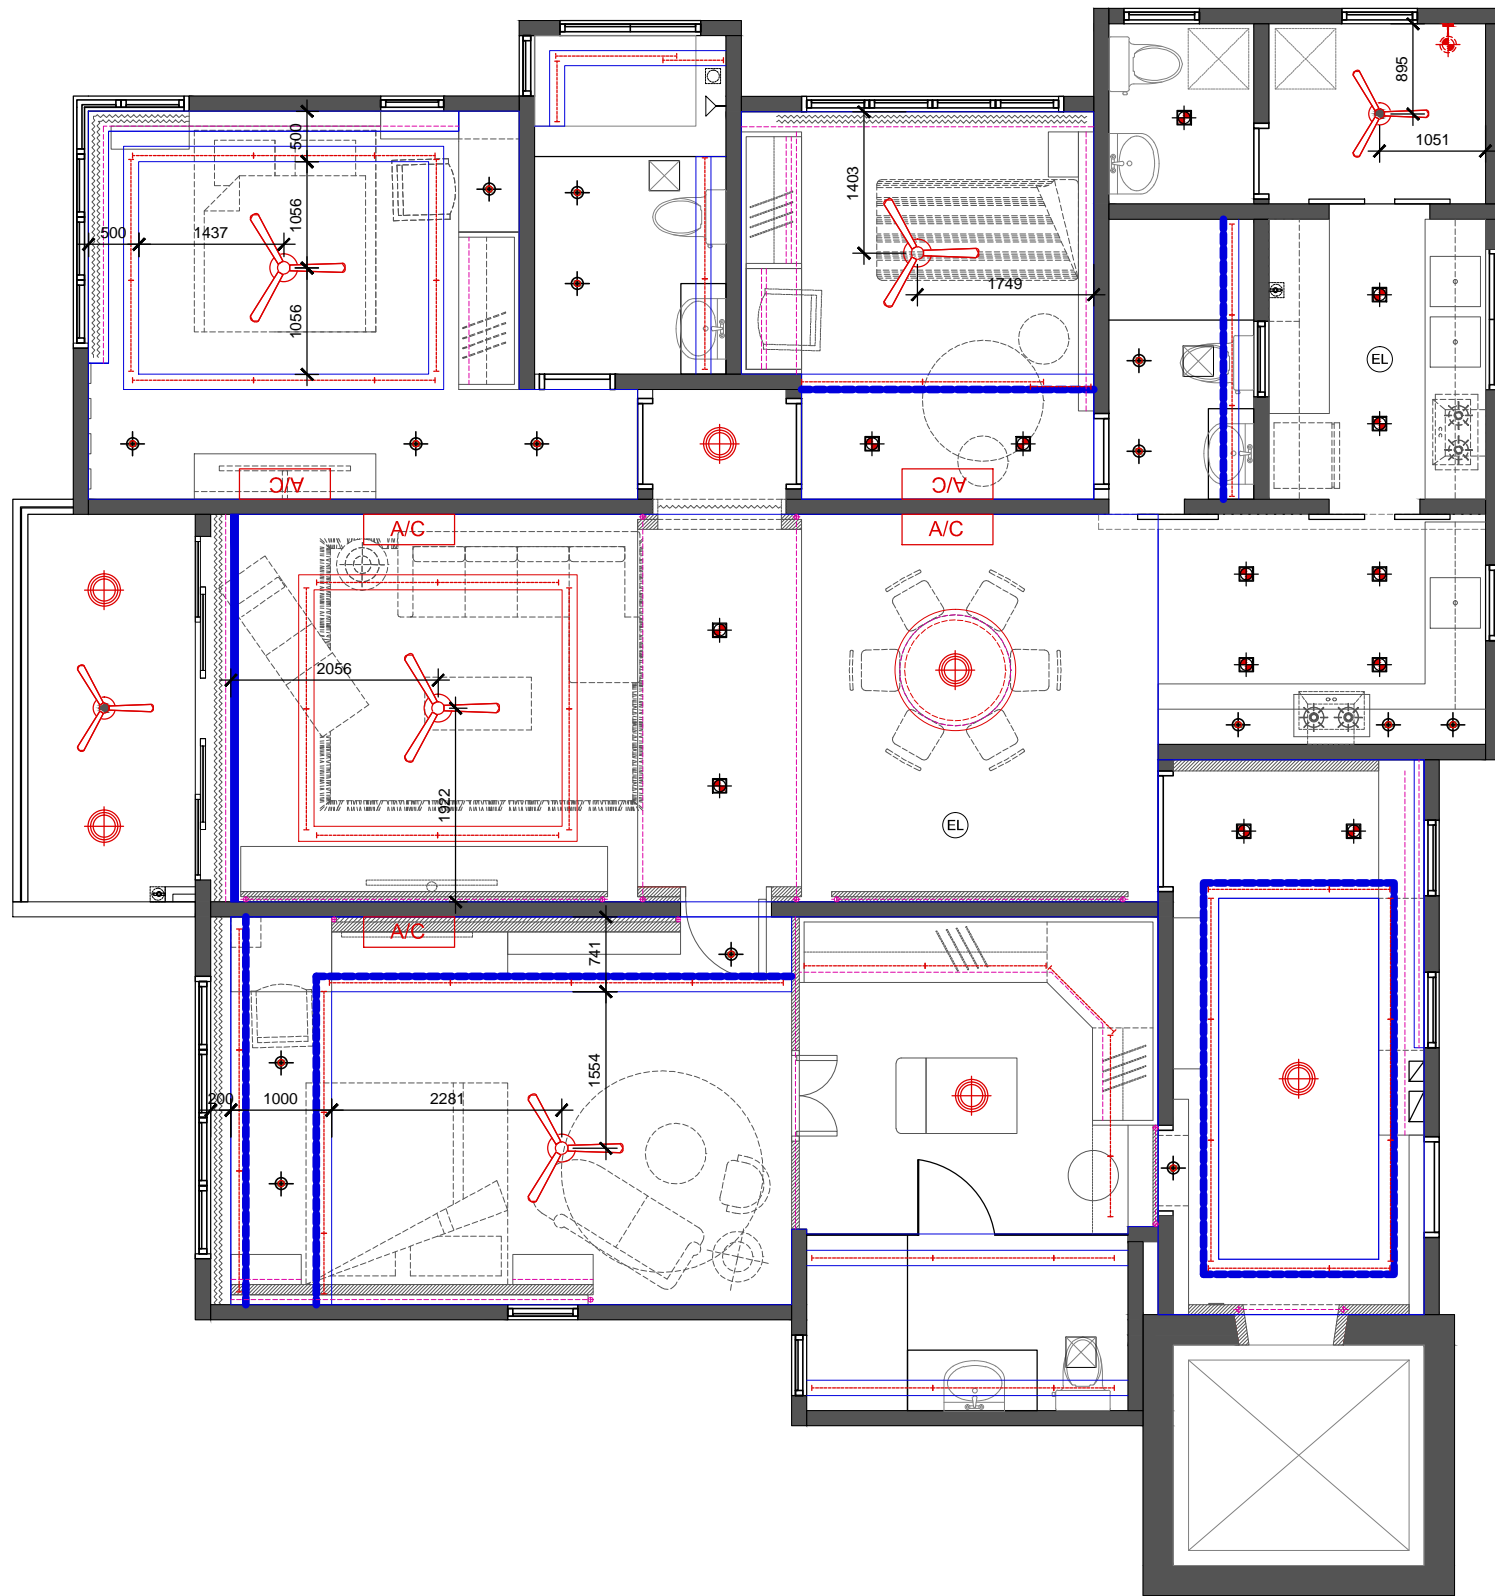

LIGHTING LEGEND

SYMBOL	DESCRIPTION	QTY	SYMBOL	DESCRIPTION	QTY	SYMBOL	DESCRIPTION
	selected 6" recessed ceiling mounted PLC downlight (square)	13		selected designer pendent light	6		existing aircon provided by developer
	selected 3" recessed LED eye ball	11		selected 4ft 3 fin designer fan	4		
	selected 1200mm (L) LED T5 light tube (WARM WHITE)	44		selected 3ft 3 fin designer baby fan	2		
	selected 900mm (L) LED T5 light tube (WARM WHITE)	8		new emergency light (down light type)	2		
	selected 300mm (L) LED T5 light tube (WARM WHITE)	10		selected wall light	1		
	selected LED strip (5m x3units, 10m x10units)	13		new 300x300mm exhaust fan	3		

* transformer 10m x 9 units, 5m x 11 units

3 REFLECTED CEILING PLAN
Scale 1 : 75

<p>(1213426-P) Remodons Design Sdn Bhd A-G-13A & A-1-13A, Eve Suite Ara Damansara, No.1A, Jalan 1A/ 41, Ara Damansara, 47301 Petaling Jaya, Selangor Darul Ehsan. Tel: 03 - 7610 3855 / 019 - 653 9314 Fax: 03 - 7610 3866 E-mail: enquiry@re-mo-dons-design.com.my Website: www.re-mo-dons-design.com.my</p>	DRAWING TITLE :	CLIENT :	DRAWING NO :		
	REFLECTED CEILING PLAN	MR LAU	RCP/WD.103		
	PROJECT :	SCALE :	DATE :	DRAWN BY :	DRAWING STATUS :
	ANJALI NORTH KIARA @ D-21-02	AS SHOWN	08.06.2018	REMONCES	PRELIMINARY
		JOB NO :	REVISION :	CHECKED :	SHEET NO :